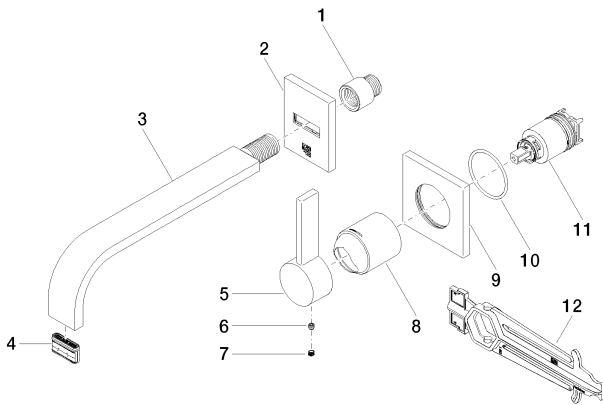

Required article

NO IMAGE

AVAILABLE

35 860 970-90 0010

Rough for wall-mounted
faucet mixer on right -

Sink - MEM

Wall-mounted single-lever mixer without drain - polished chrome

Article number: 36 862 782-00 0010

Spare parts list

Number	Item Number	Designation	Number of units
1	09 24 03 072 10 90	nipple	1
2	90 27 78 055 00-00	rosette	1
3	04 28 22 148 10-00	spout	1
4	90 29 03 118 00 90	aerator	1
5	09 20 78 058-00	handle	1
6	09 31 11 030 90	pin	1
7	09 31 20 109 90	plug	1
8	09 11 02 288-00	cover	1
9	09 27 78 039-00	rosette	1
10	09 14 10 049 90	seal	1
11	90 15 05 064 01 90	cartridge	1
12	09 30 09 064 90	key	1