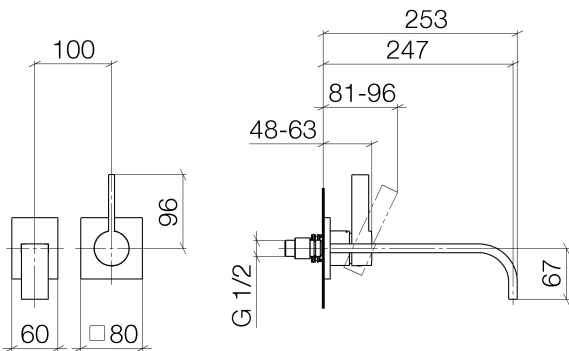

Sink - MEM

Wall-mounted single-lever mixer without drain - polished chrome

Article number: 36 862 782-00 0010

- 9-3/4" Projection
- Rigid spout
- Rectangular aerated stream
- Spout hole diameter 1-1/2"
- Hole diameter single-lever mixer 2-1/4"
- 3-1/8" x 2-3/8" flange for spout
- Flange for mixer 3-1/8" x 3-1/8"
- Water flow rate limited to max. 1.2 gpm
- lead-free
- (ADA)

polished chrome

Accessory is required for this item.

Dimensional drawing

Sink - MEM

Wall-mounted single-lever mixer without drain - polished chrome

Article number: 36 862 782-00 0010

All dimensions in mm / inch = mm x 0,0394

Flow rate chart

Sink - MEM

Wall-mounted single-lever mixer without drain - polished chrome

Article number: 36 862 782-00 0010

Other surface finishes

platinum matte

36 862 782-06 0010

platinum

Spare parts list

Number	Item Number	Designation	Number of units
1	09 24 03 072 10 90	nipple	1
2	90 27 78 055 00-00	rosette	1
3	04 28 22 148 10-00	spout	1
4	90 29 03 118 00 90	aerator	1
5	09 20 78 058-00	handle	1
6	09 31 11 030 90	pin	1
7	09 31 20 109 90	plug	1
8	09 11 02 288-00	cover	1
9	09 27 78 039-00	rosette	1
10	09 14 10 049 90	seal	1
11	90 15 05 064 01 90	cartridge	1
12	09 30 09 064 90	key	1