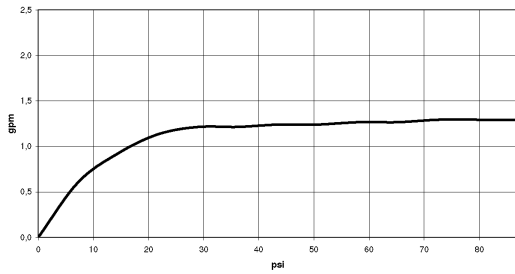

Sink - MEM

Wall-mounted single-lever mixer without drain - polished chrome

Article number: 36 862 782-00 0010

All dimensions in mm / inch = mm x 0,0394

Flow rate chart